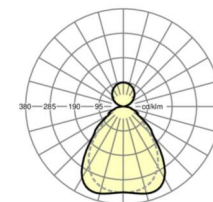

CHARACTERISTICS

Order number	46202026170
EAN number	4020863378319
Commodity code	94051190
Certification mark	IP 20, Protection class I, VDU 65°<3000, F, Indoor, CE
Impact resistance (IK rating)	IK02
Ambient temperatur	ta 25°C
Special properties	Ready for IoT
Warranty period	5 years
State funding programs	BEG - Federal funding for efficient buildings (valid only for Germany)

ELECTRICAL ENGINEERING

Controller	Electronic driver DALI2 (1 pcs.)
System output	36W
Mains voltage	230V/50Hz
Circuit breakers (inrush current)	12 pieces/B10, 20 pieces/B16, 21 pieces/C10, 33 pieces/C16
Energy efficiency class/light source	C

LIGHTING TECHNOLOGY

Placement	LED, Colour rendering/Light colour CRI ≥ 80 / 3000K
Colour tolerance (MacAdam)	3SDCM
Nominal luminous flux	4568lm
LED service life	50000h L90/B10 (Tq 25°C)
Luminaire luminous efficiency	128lm/W
UGR lat./long.	16.3 / 15.8

MECHANICS

Housing colour	traffic white RAL 9016
Dimensions (LxWxDxH)	1250mm x 321mm x 24mm
Weight (net)	4.9kg
Type of installation	Pendant individual mounting, Pendant light strip mounting

Dimensions

L	1250 mm	Length
B	321 mm	Width
H	24 mm	Height
A1	700 mm	Mounting distance single mounting
P min	150 mm	Minimum suspension length
P max	1900 mm	Maximum suspension length

DEEP-LINK

<https://www.regiolux.de/en/article/46202026170>